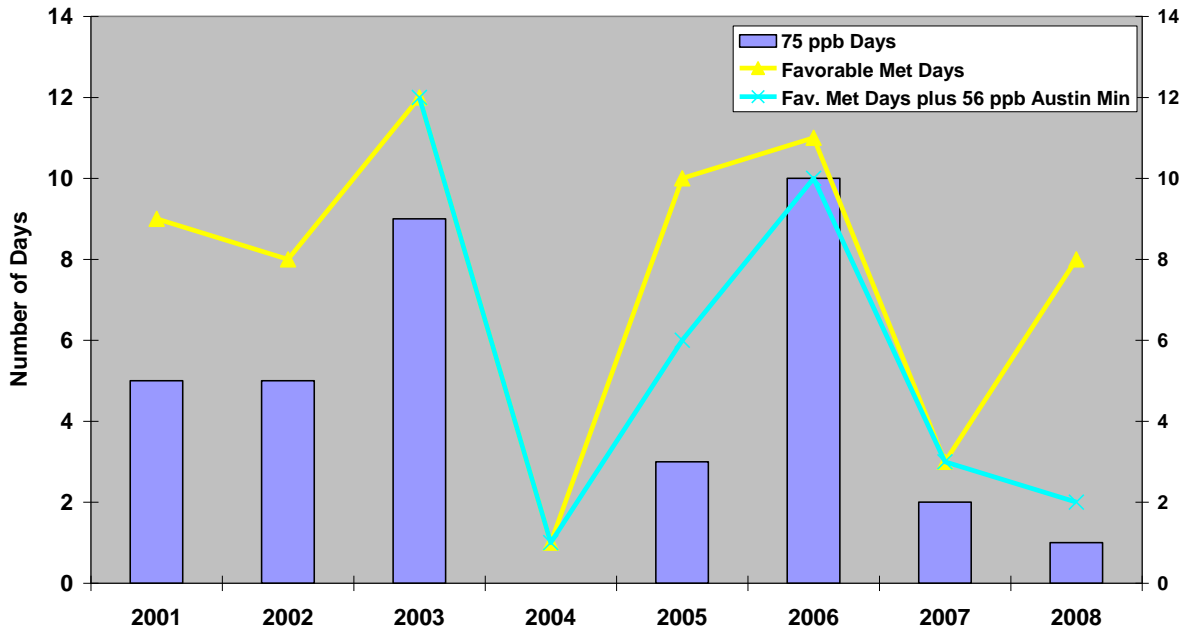

**Results: Met Favorable Days plus
Minimum Austin Peak \geq 56 ppb
Late April – June**

**Results: Met Favorable Days plus
Minimum Austin Peak \geq 56 ppb
August - October**