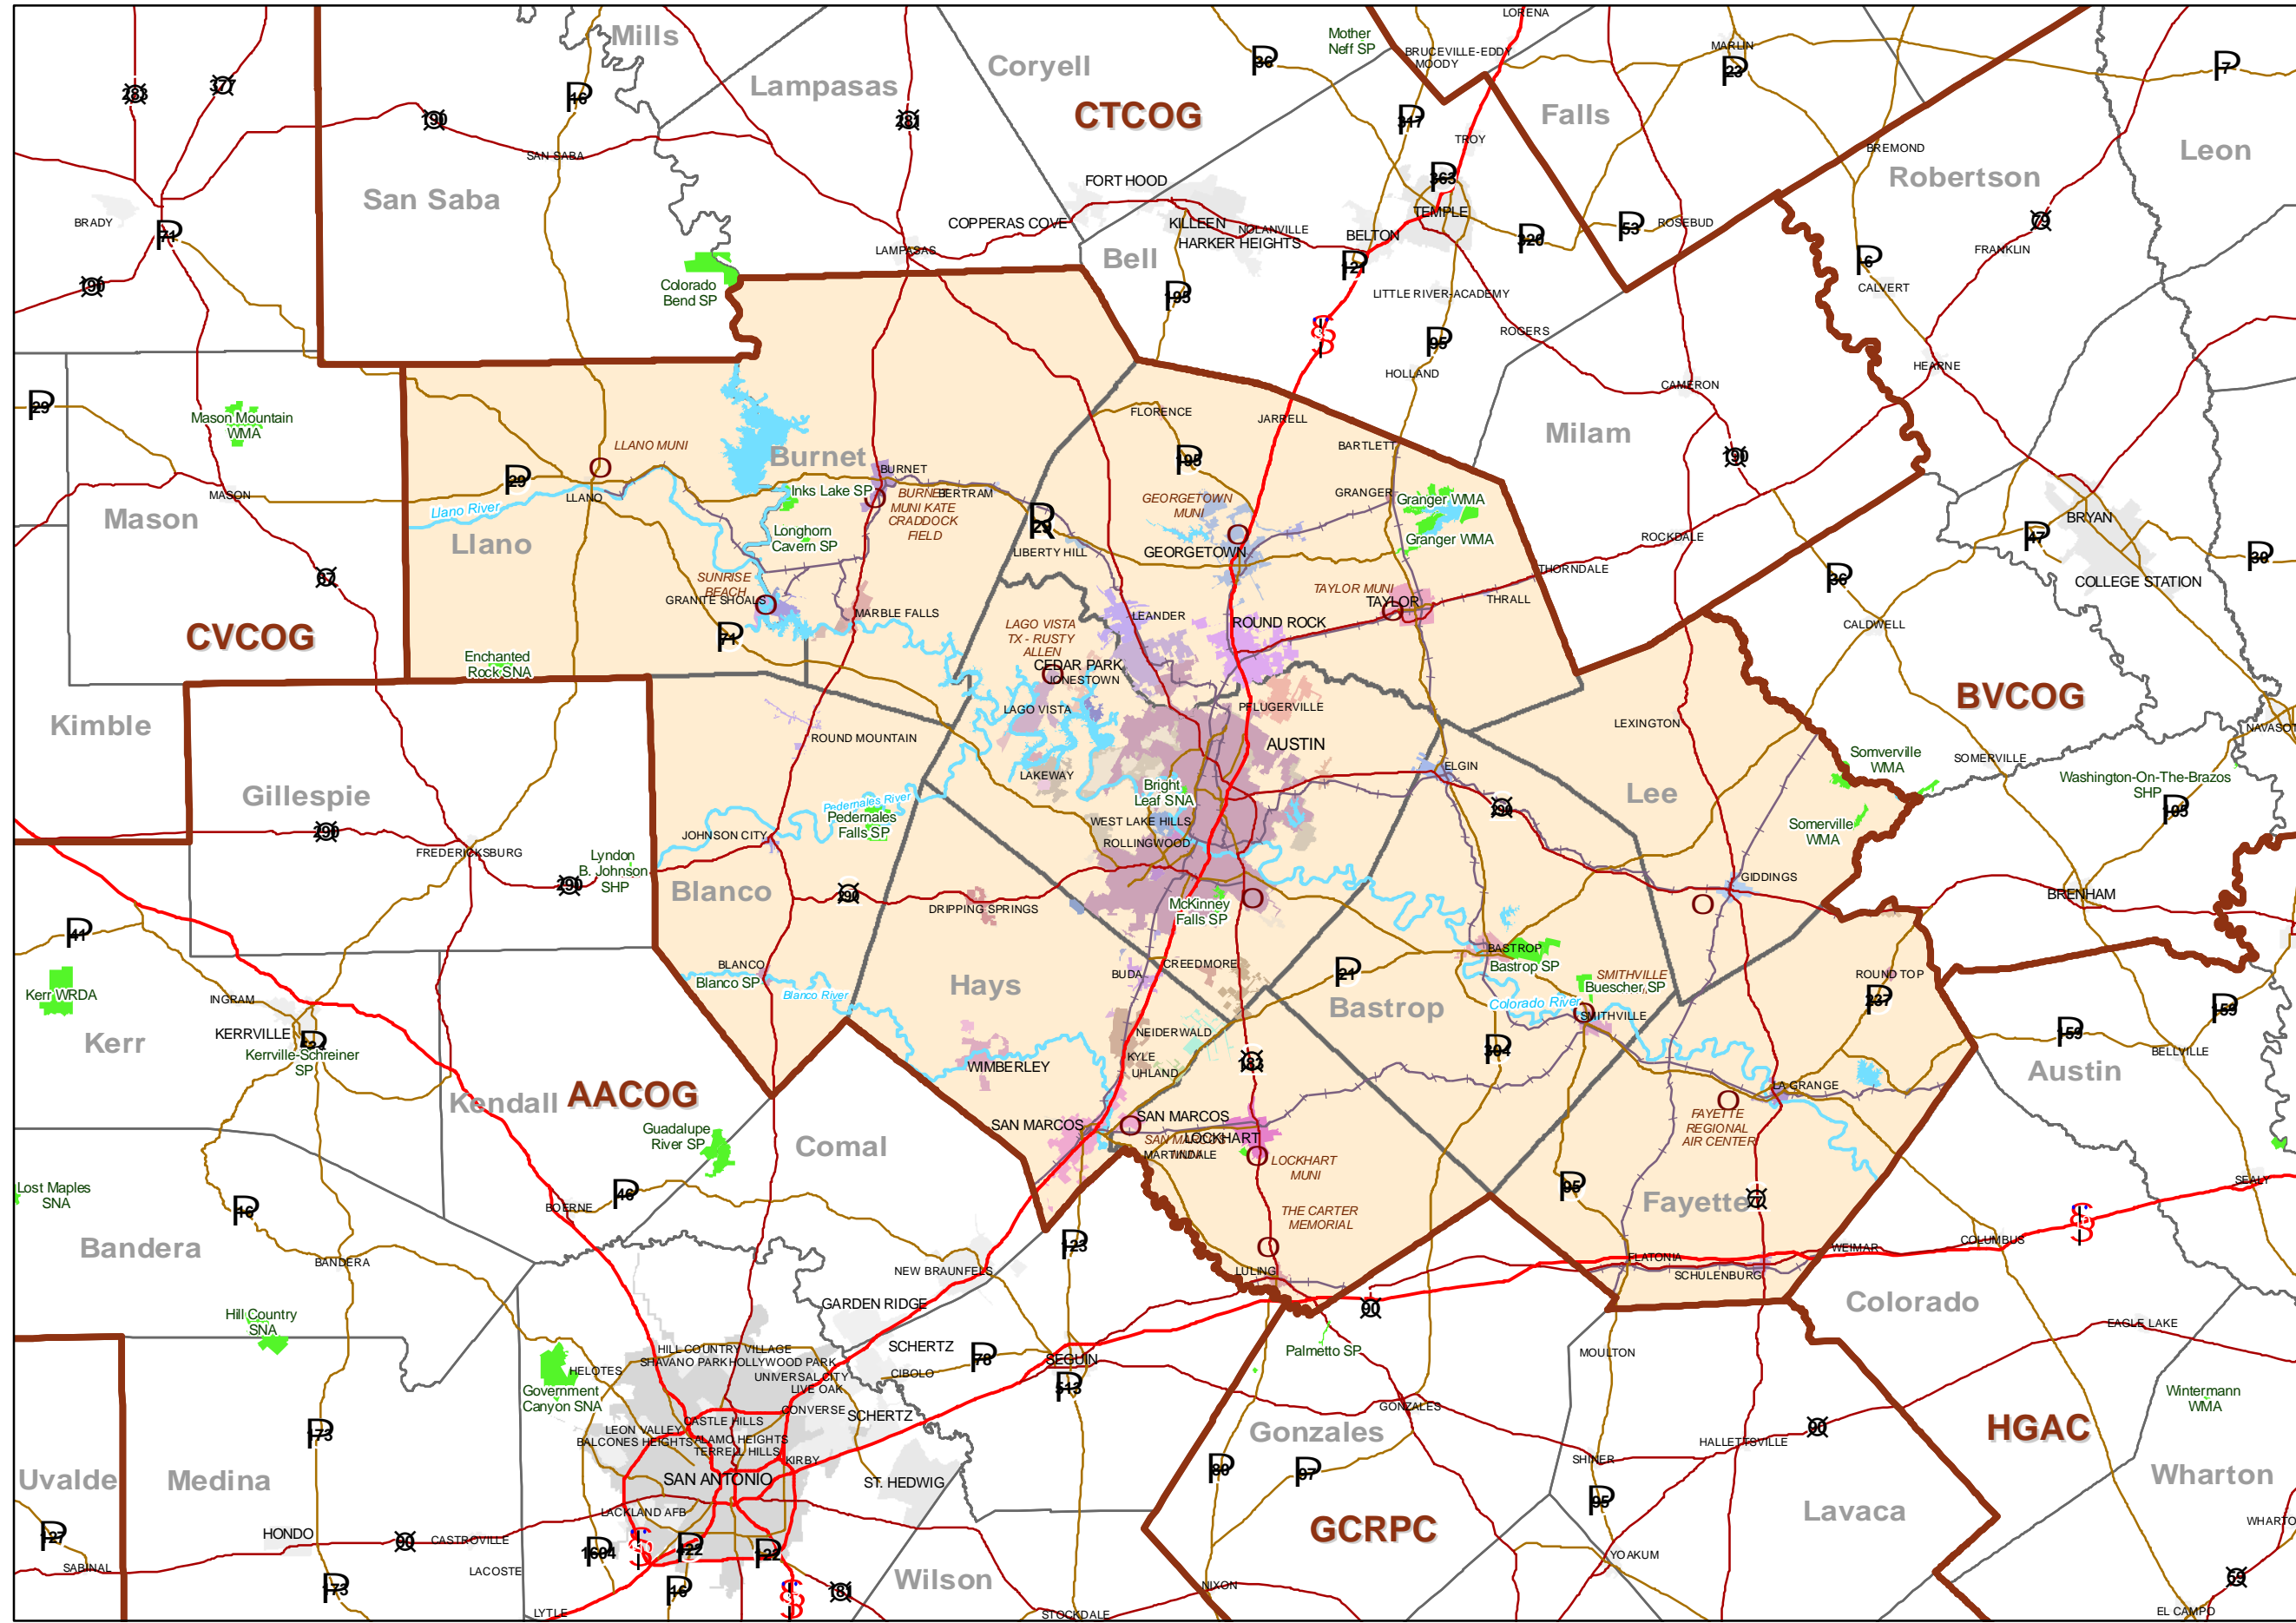

Capital Area Council of Governments

Map Legend

-  Airfields
-  Rail
-  Interstate
-  State
-  US
-  Rivers
-  Lakes
-  CAPCOG Cities
-  CAPCOG Region
-  COGs

Overview Map

Metadata: regional_11x17_cogs_ver1.mxd produced on March 3, 2005. Regional data current as of November 2004. For additional info contact CAPCOG at (512) 916-6000.
 Disclaimer: The Capital Area Council of Governments (CAPCOG) provides this map and/or data 'as is' and assumes no liability for its accuracy or completeness. This is intended as a general representation only and is in no way intended to be used as survey grade information.